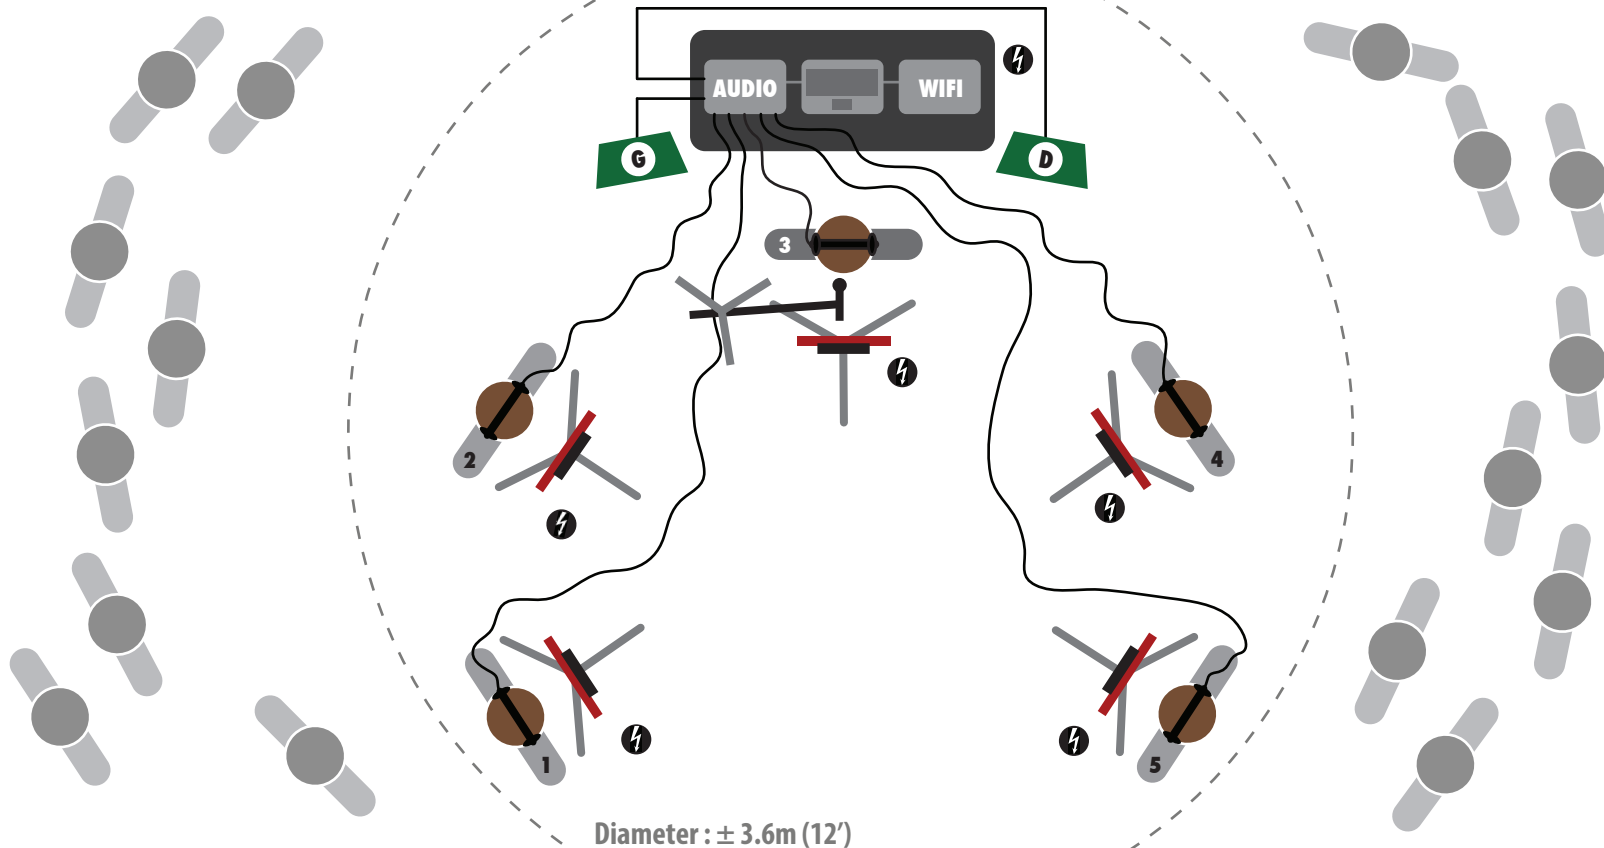

MMMM (CIRCULAR PERFORMANCE SETUP)

by Jean-Philippe Côté jp@cote.cc +1 514-261-4321

FLOOR PLAN & TECHNICAL SPECIFICATIONS

March 28th, 2013

Top view

Legend

Notes

- Each user station requires 2 electrical outlets.
- 8 electrical outlets are required behind the master table.
- Each user station is connected to the master station through a private wifi network (811.2g).
- Users 1, 2, 4 et 5 are volunteers from the crowd.
- Headphones can be replaced by amplified stage monitors.
- Total power usage is about 600W.
- The system uses Type A (NEMA 5-15) power connectors.

Required equipment

- A table
- One microphone with stand
- Five (5) pairs of headphones with amplifiers (or as many amplified stage monitors)
- Main speakers and amplifiers
- Audio cabling, electrical cabling and safety cable covers